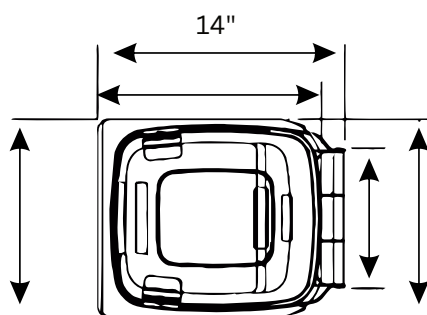

Dura Max offers state-of-the-art waste bins that meet all industry standards. Our products are widely used by industries and public places. Such as municipalities, airports, cooperative housing societies, parks, commercial and residential complexes, hotels and restaurants, etc. Moreover, **DURAMAX** is committed to innovation and better products for you and society. So, what are you waiting for? Make cleaning faster and easier by ordering the right waste management products from Pakistan's most trusted manufacturer.

Garbage storage helps maintain cleanliness and hygiene in our day-to-day lives by storing household waste as well as waste from industries and biomedical waste.

Waste segregation: trash cans of different colors help in segregating the waste, thereby improving the efficiency of waste collection and disposal.

Gardening: old garbage cans can be recycled and used in the garden to collect and dispose of weeds, leaves, grass, and debris, as well as store soil and other compost materials.

Equipment storage: trash cans are good storage solutions for things like brooms, mops, wrapping paper, and sporting equipment such as balls, bats, rackets, and Frisbees.

Animal feed storage: storing pet food in durable new garbage can make storing easier and keep food fresh, particularly on farms, animal shelters, and equestrian or veterinarian venues.

Purpose To dispose commingled / segregated waste