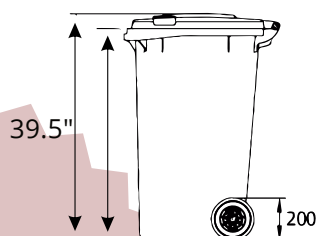

Dura Max offers state-of-the-art waste bins that meet all industry standards. Our products are widely used by industries and public places. Such as municipalities, airports, cooperative housing societies, parks, commercial and residential complexes, hotels and restaurants, etc. Moreover, **DURAMAX** is committed to innovation and better products for you and society. So, what are you waiting for? Make cleaning faster and easier by ordering the right waste management products from Pakistan's most trusted manufacturer.

Garbage storage helps maintain cleanliness and hygiene in our day-to-day lives by storing household waste as well as waste from industries and biomedical waste.

Waste segregation: trash cans of different colors help in segregating the waste, thereby improving the efficiency of waste collection and disposal.

Gardening: old garbage cans can be recycled and used in the garden to collect and dispose of weeds, leaves, grass, and debris, as well as store soil and other compost materials.

Equipment storage: trash cans are good storage solutions for things like brooms, mops, wrapping paper, and sporting equipment such as balls, bats, rackets, and Frisbees.

Animal feed storage: storing pet food in durable new garbage can make storing easier and keep food fresh, particularly on farms, animal shelters, and equestrian or veterinarian venues.

Purpose To dispose commingled / segregated waste